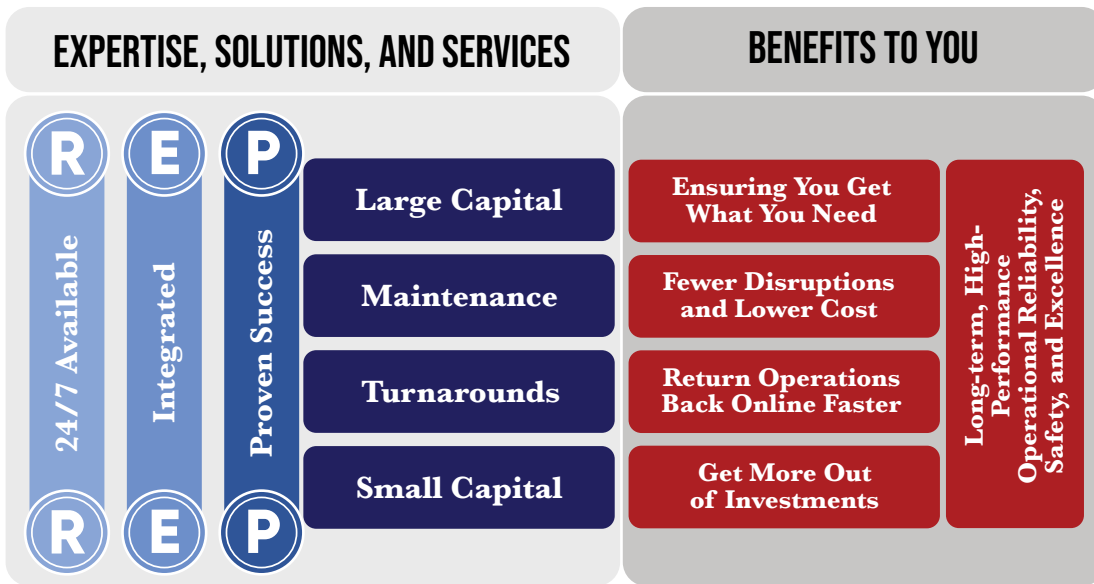

Over four decades of project, maintenance, and operational experience we have learned how to meet our customer's needs for high-response rates, economical proposals and projects, and how to be a predictable partner every step of the way. Echo's customers agree that we're the best contributor to responsive, economical, and predictable success.

THE STARTING POINT FOR CONSISTENT SUCCESS.

FOR THESE INDUSTRIES.

INTEGRATED ACROSS EVERYTHING WE DO.

R
RESPONSIVE
Family-owned, nimble, flexible, multi-service offerings, industry diverse, adaptable to change, resource availability, quick response times, extensive equipment ownership.

E
ECONOMICAL
Cost-advantaged structures, consolidated services, high-production/productivity processes, systems to reduce cost, tight plan-schedule-execution, vertical/horizontal integration, no debt, capital access, price competitive.

P
PREDICTABLE
50+ years of proven performance, low employee turnover, minimum short-service workers, financial stability, dedicated/committed/trained/experienced resources, high-safety and high-quality culture, trustworthy, high-integrity.