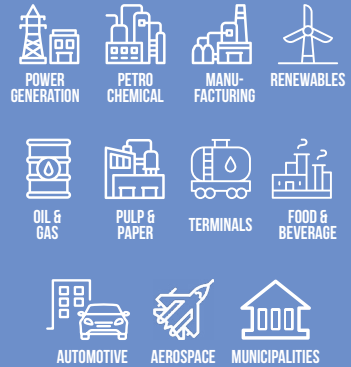

FOR THESE INDUSTRIES.