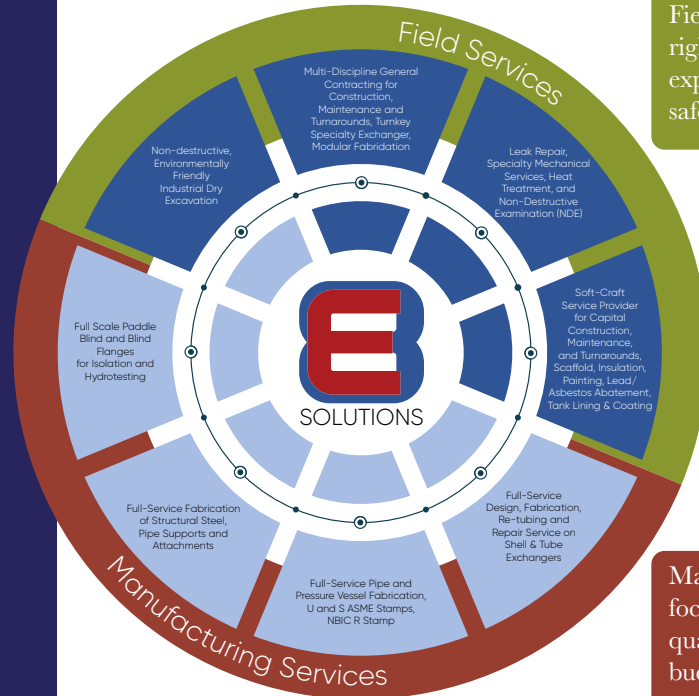

The Echo Group consistently and predictably delivers project and long-term operational reliability, performance, and excellence.

**RELIABILITY.
EXCELLENCE.
PERFORMANCE.**

Construction

Turnaround

Maintenance

TURNING INVESTMENT DECISIONS INTO PREDICTABLE OUTCOMES.

EIGHT SPECIALTY CAPABILITIES OPERATING AS ONE TO DELIVER THE BEST SAFETY, BUDGET, SCHEDULE, AND OPERATIONAL RESULTS.

Field services with the right people, skills, experience, leadership, safety, and accountability.

Manufacturing services focused on schedule, quality, specifications, budgets, safety, and long-term operational value.

KEEPING EVERYTHING SIMPLE — ONE CALL. ONE DECISION. ONE CONTRACT.

"ALWAYS ON" AVAILABILITY

INTEGRATED PROPOSAL/SOW

SKILLED, EXPERIENCED RESOURCES

SPECIALIZED PRODUCT MANUFACTURING

INSTALLATION & CALIBRATION

BEST SAFETY CULTURE

QUALITY ACHIEVEMENT

BUDGET ADHERENCE

SCHEDULE ADHERENCE