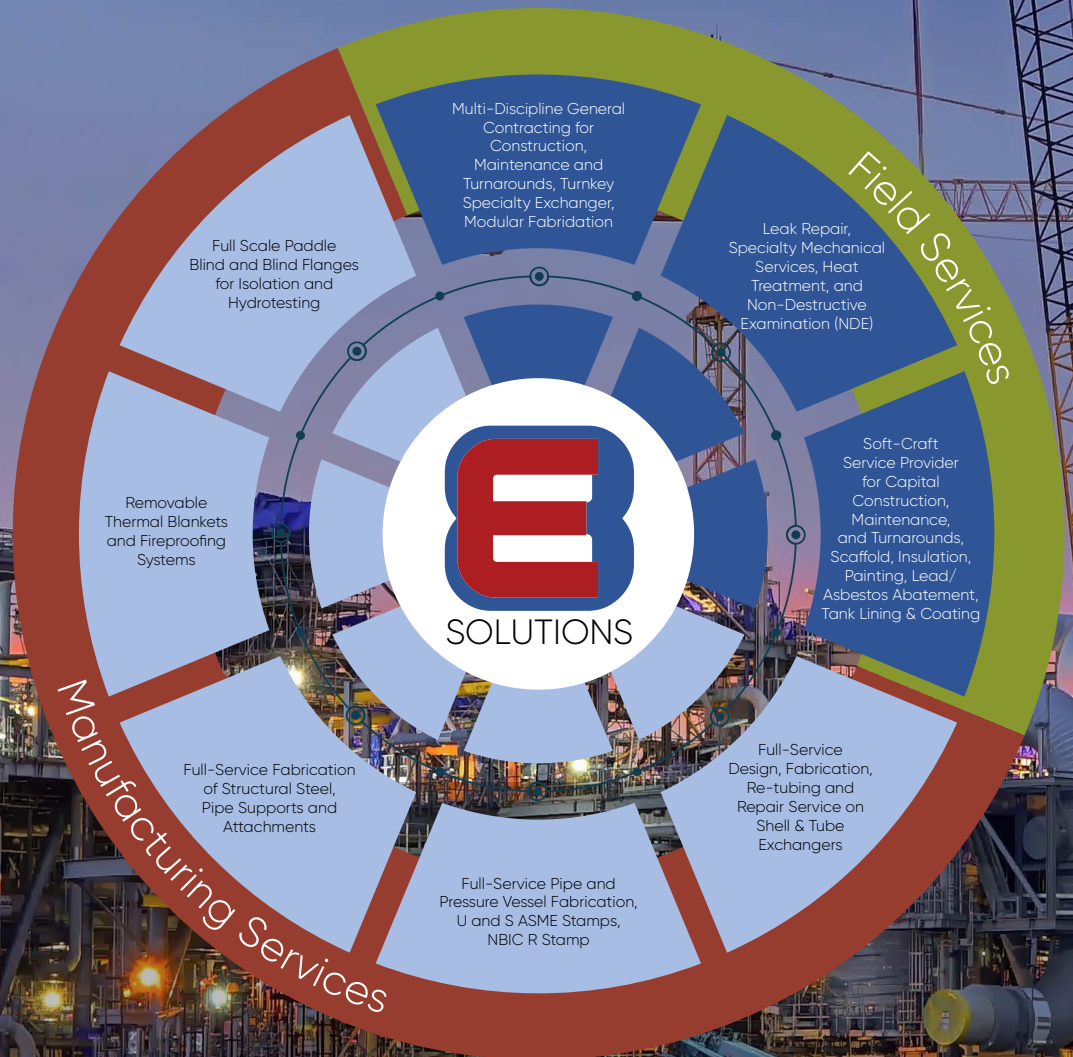

Echo consistently and predictably delivers project and long-term operational reliability, performance, and excellence.

**RELIABILITY.
PERFORMANCE.
EXCELLENCE.**

Delivering greater project and ongoing operational performance and reliability.

6711 N. Twin City Highway
Port Arthur, TX 77642
echogroup.net
+1 409-724-1512

FULL-SERVICE OPERATIONAL RELIABILITY, PERFORMANCE, AND SUCCESS SINCE 1976.

ECHO DELIVERS VALUE IN EVERY OPERATIONAL PHASE

ECHO IS THE POWER FOR OWNERS AND OPERATORS TO BUILD, OPERATE, EASILY MAINTAIN, AND IMPROVE, EVERYTHING.

EXPERIENCED: Over 3000 people, with over 45 years of proven results, ensure you have the power, skill, experience, leadership, and resource to accomplish your project goals and ongoing operational success.

PREDICTABLE: Consistently meeting customer requirements with a keen eye on productivity, safety, cost-control, meeting schedules, and remaining flexible and adaptable to your changing operational environment.