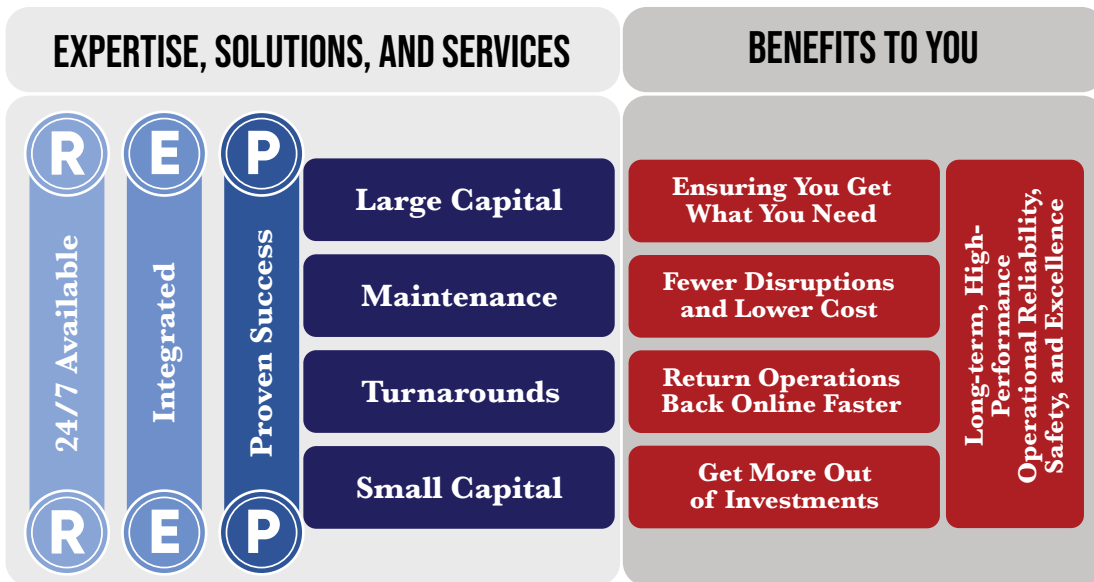

Over four decades of project, maintenance, and operational experience we have learned how to meet our customer's needs for high-response rates, economical proposals and projects, and how to be a predictable partner every step of the way. Echo's customers agree that we're the best contributor to responsive, economical, and predictable success.

THE STARTING POINT FOR CONSISTENT SUCCESS.

FOR THESE INDUSTRIES.

INTEGRATED ACROSS EVERYTHING WE DO.

RESPONSIVE

Family-owned, nimble, flexible, multi-service offerings, industry diverse, adaptable to change, resource availability, quick response times, extensive equipment ownership.

ECONOMICAL

Cost-advantaged structures, consolidated services, high-production/productivity processes, systems to reduce cost, tight plan-schedule-execution, vertical/horizontal integration, no debt, capital access, price competitive.