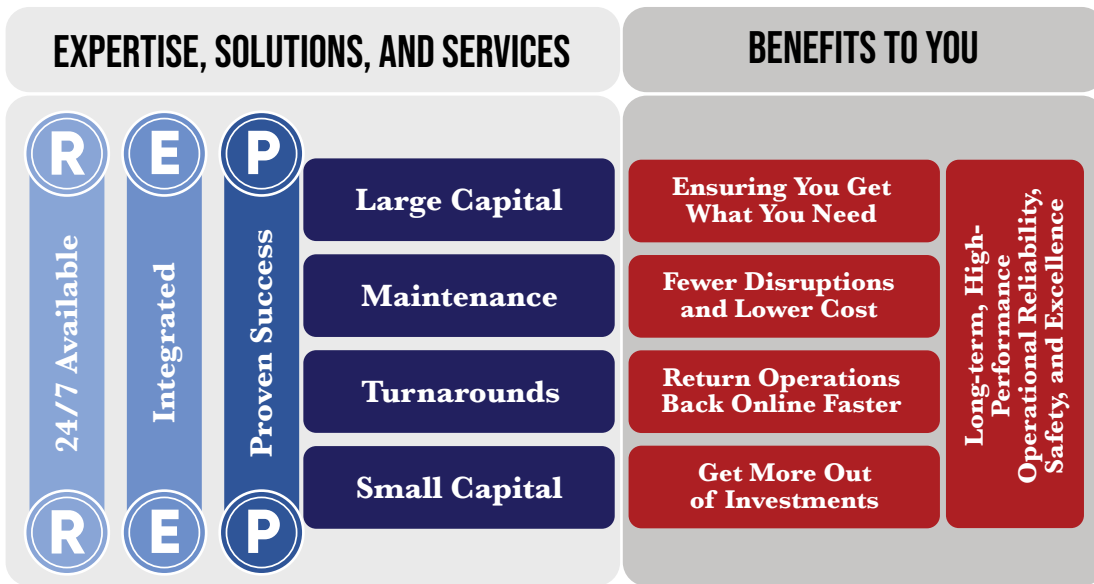

Over four decades of project, maintenance, and operational experience we have learned how to meet our customer's needs for high-response rates, economical proposals and projects, and how to be a predictable partner every step of the way. Echo's customers agree that we're the best contributor to responsive, economical, and predictable success.

THE STARTING POINT FOR CONSISTENT SUCCESS.

FOR THESE INDUSTRIES.

INTEGRATED ACROSS EVERYTHING WE DO.

RESPONSIVE

Family-owned, nimble, flexible, multi-service offerings, industry diverse, adaptable to change, resource availability, quick response times, extensive equipment ownership.

ECONOMICAL

Cost-advantaged structures, consolidated services, high-production/productivity processes, systems to reduce cost, tight plan-schedule-execution, vertical/horizontal integration, no debt, capital access, price competitive.

PREDICTABLE

50+ years of proven performance, low employee turnover, minimum short-service workers, financial stability, dedicated/committed/trained/experienced resources, high-safety and high-quality culture, trustworthy, high-integrity.