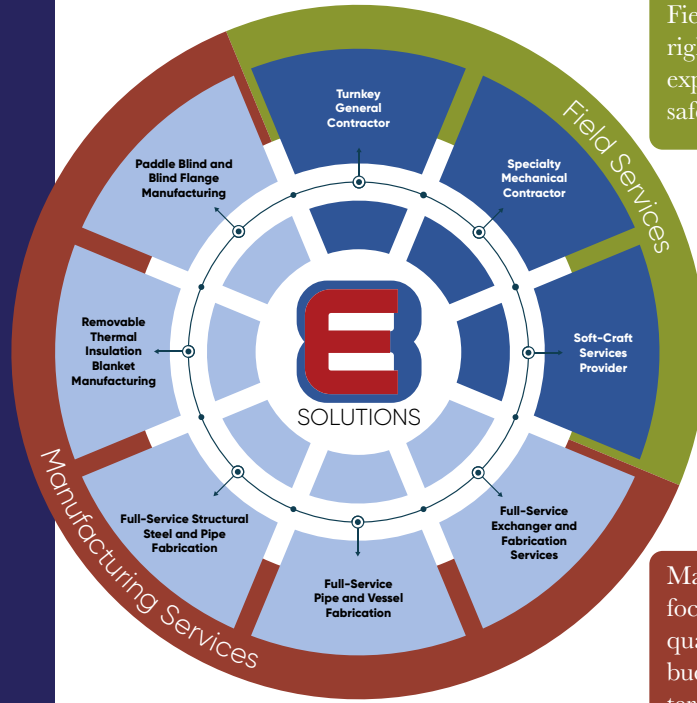

The Echo Group consistently and predictably delivers project and long-term operational reliability, performance, and excellence.

**RELIABILITY.
EXCELLENCE.
PERFORMANCE.**

Construction

Turnaround

Maintenance

TURNING INVESTMENT DECISIONS INTO PREDICTABLE OUTCOMES.

EIGHT SPECIALTY CAPABILITIES OPERATING AS ONE TO DELIVER THE BEST SAFETY, BUDGET, SCHEDULE, AND OPERATIONAL RESULTS.

Field services with the right people, skills, experience, leadership, safety, and accountability.

Manufacturing services focused on schedule, quality, specifications, budgets, safety, and long-term operational value.

KEEPING EVERYTHING SIMPLE — ONE CALL. ONE DECISION. ONE CONTRACT.

"ALWAYS ON" AVAILABILITY

INTEGRATED PROPOSAL/SOW

SKILLED, EXPERIENCED RESOURCES

SPECIALIZED PRODUCT MANUFACTURING

INSTALLATION & CALIBRATION

BEST SAFETY CULTURE

QUALITY ACHIEVEMENT

BUDGET ADHERENCE

SCHEDULE ADHERENCE