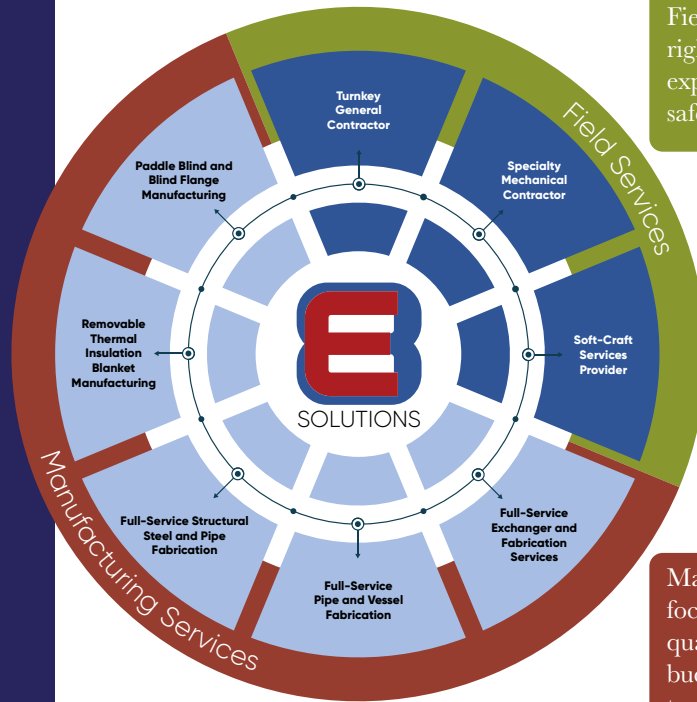

Echo consistently and predictably delivers project and long-term operational reliability, performance, and excellence.

**RELIABILITY.
EXCELLENCE.
PERFORMANCE.**

Construction

Turnaround

Maintenance

Delivering greater operational performance and reliability for owners and operators worldwide.

EIGHT SPECIALTY CAPABILITIES OPERATING AS ONE TO DELIVER THE BEST SAFETY, BUDGET, SCHEDULE, AND OPERATIONAL RESULTS.

Field services with the right people, skills, experience, leadership, safety, and accountability.

Manufacturing services focused on schedule, quality, specifications, budgets, safety, and long-term operational value.

KEEPING EVERYTHING SIMPLE — ONE CALL. ONE DECISION. ONE CONTRACT.

"ALWAYS ON" AVAILABILITY